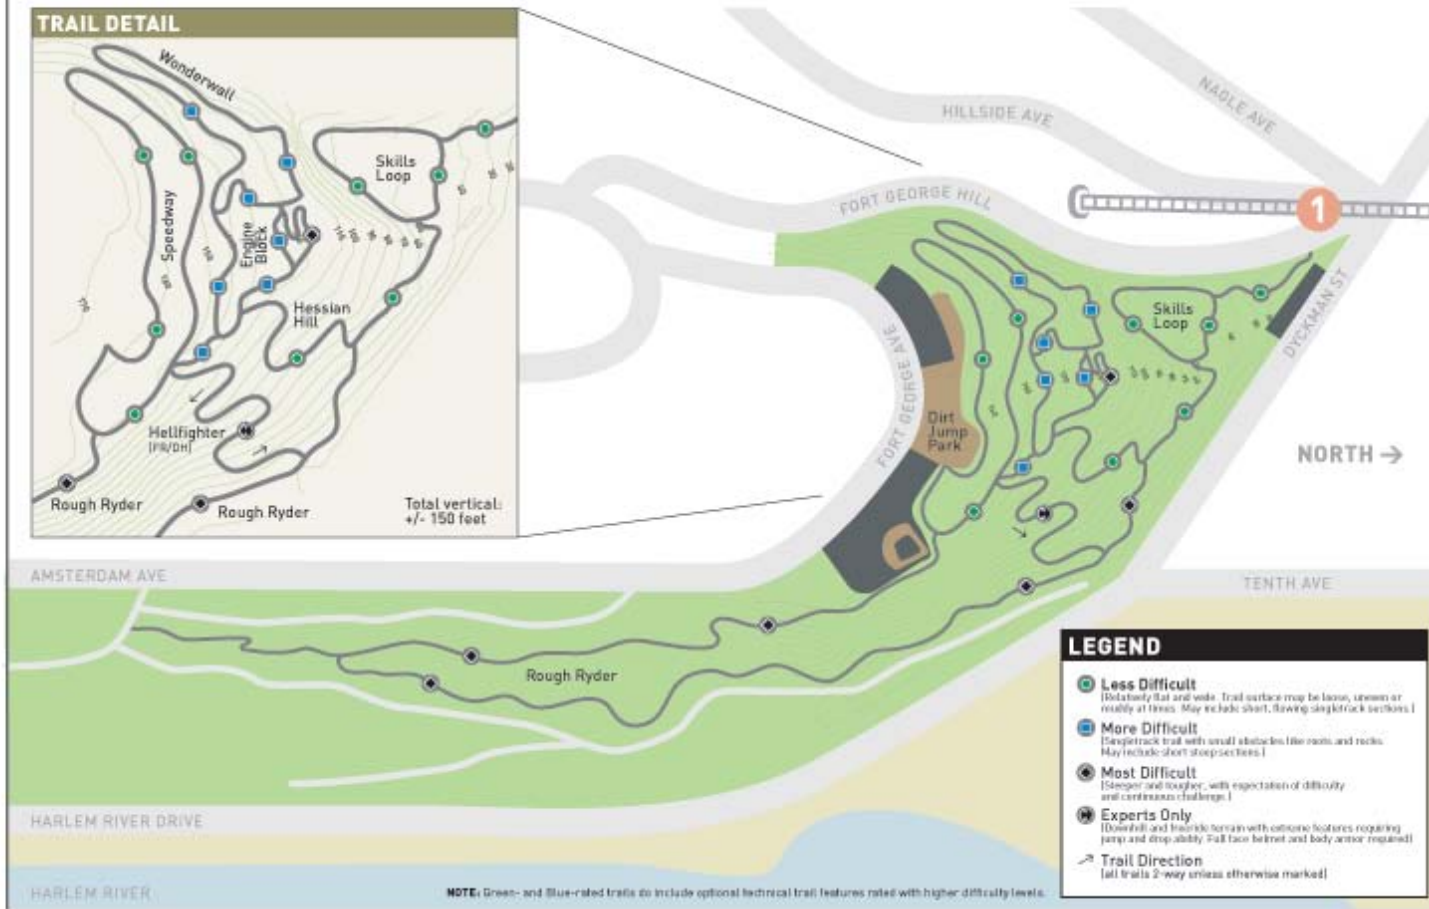

Highbridge Mountain Biking Course

NYCMTB Trail Map:
FT. GEORGE HILL TRAILS
[Highbridge Park, Inwood, Manhattan, NY]

City of New York
Parks & Recreation

TRAIL DETAIL

LEGEND

- **Less Difficult**
  (Relatively flat and wide. Trail surface may be loose, uneven or rocky at times. May include short, flowing singletrack sections.)
- **More Difficult**
  (Singletrack trail with small obstacles like roots and rocks. May include short steep sections.)
- **Most Difficult**
  (Steeper and rougher, with expectation of difficulty and continuous challenges.)
- **Experts Only**
  (Downhill and technical terrain with extreme features requiring jump and drop ability. Fall face helmet and body armor required.)
- **Trail Direction**
  (all trails 2-way unless otherwise marked)

MAP DESIGN BY JAMIE BOGNER

City of New York
Parks & Recreation
Michael R. Bloomberg, Mayor
Adrian Benepe, Commissioner